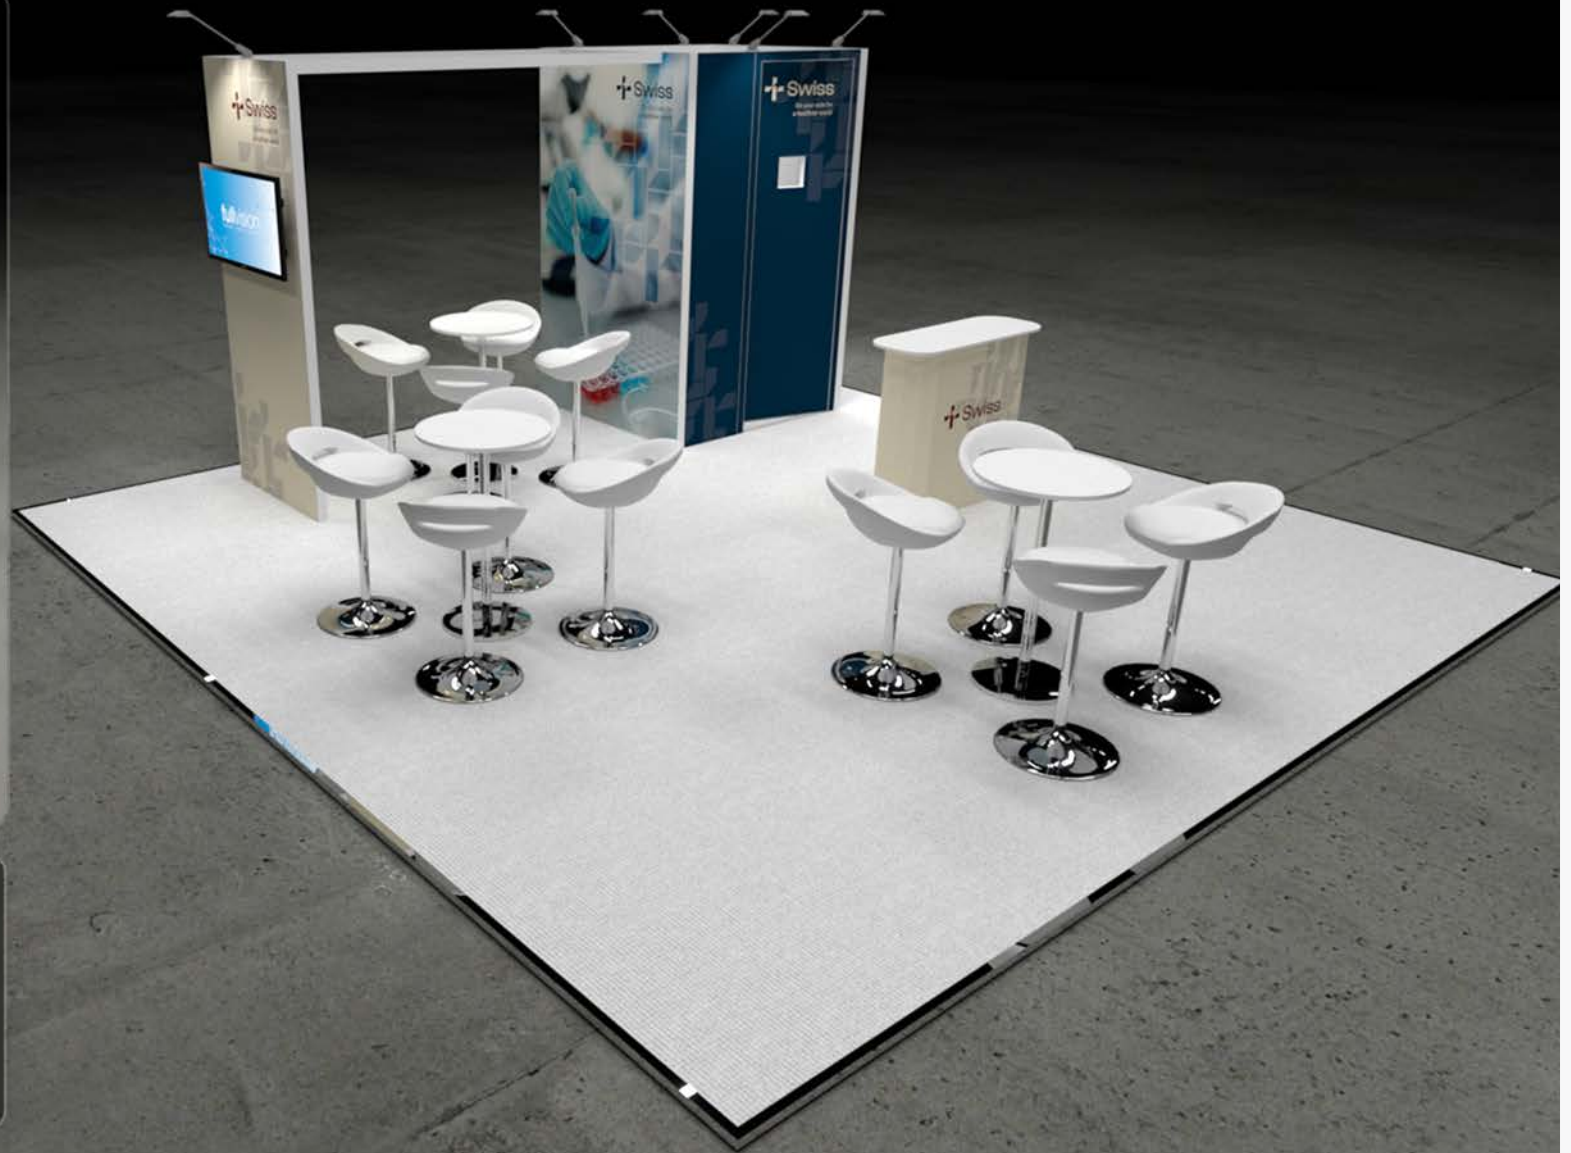

Nebula

From € 560.00 per sq.m.

- Stand structure and graphics
- Power sockets & electricity
  3KW mains power supply
- 4cm platform with rewind
  carpet floorcovering
- Design consultation
- Full colour graphics
- Project Management
- Lighting
- Furniture as shown
- Health & Safety
  documentation

Stand construction comprises 2.5m high aluminium frame structure
All stand materials are sustainable and meet the Better Stand Gold Standard

Additional items are available to enhance the above design ranging from: Additional furniture, raised platform, storage area, floor graphics etc.

Please contact our Exhibitor Services team for further information:
+44 (0) 20 3866 4444
prspaces@fullvision.co.uk