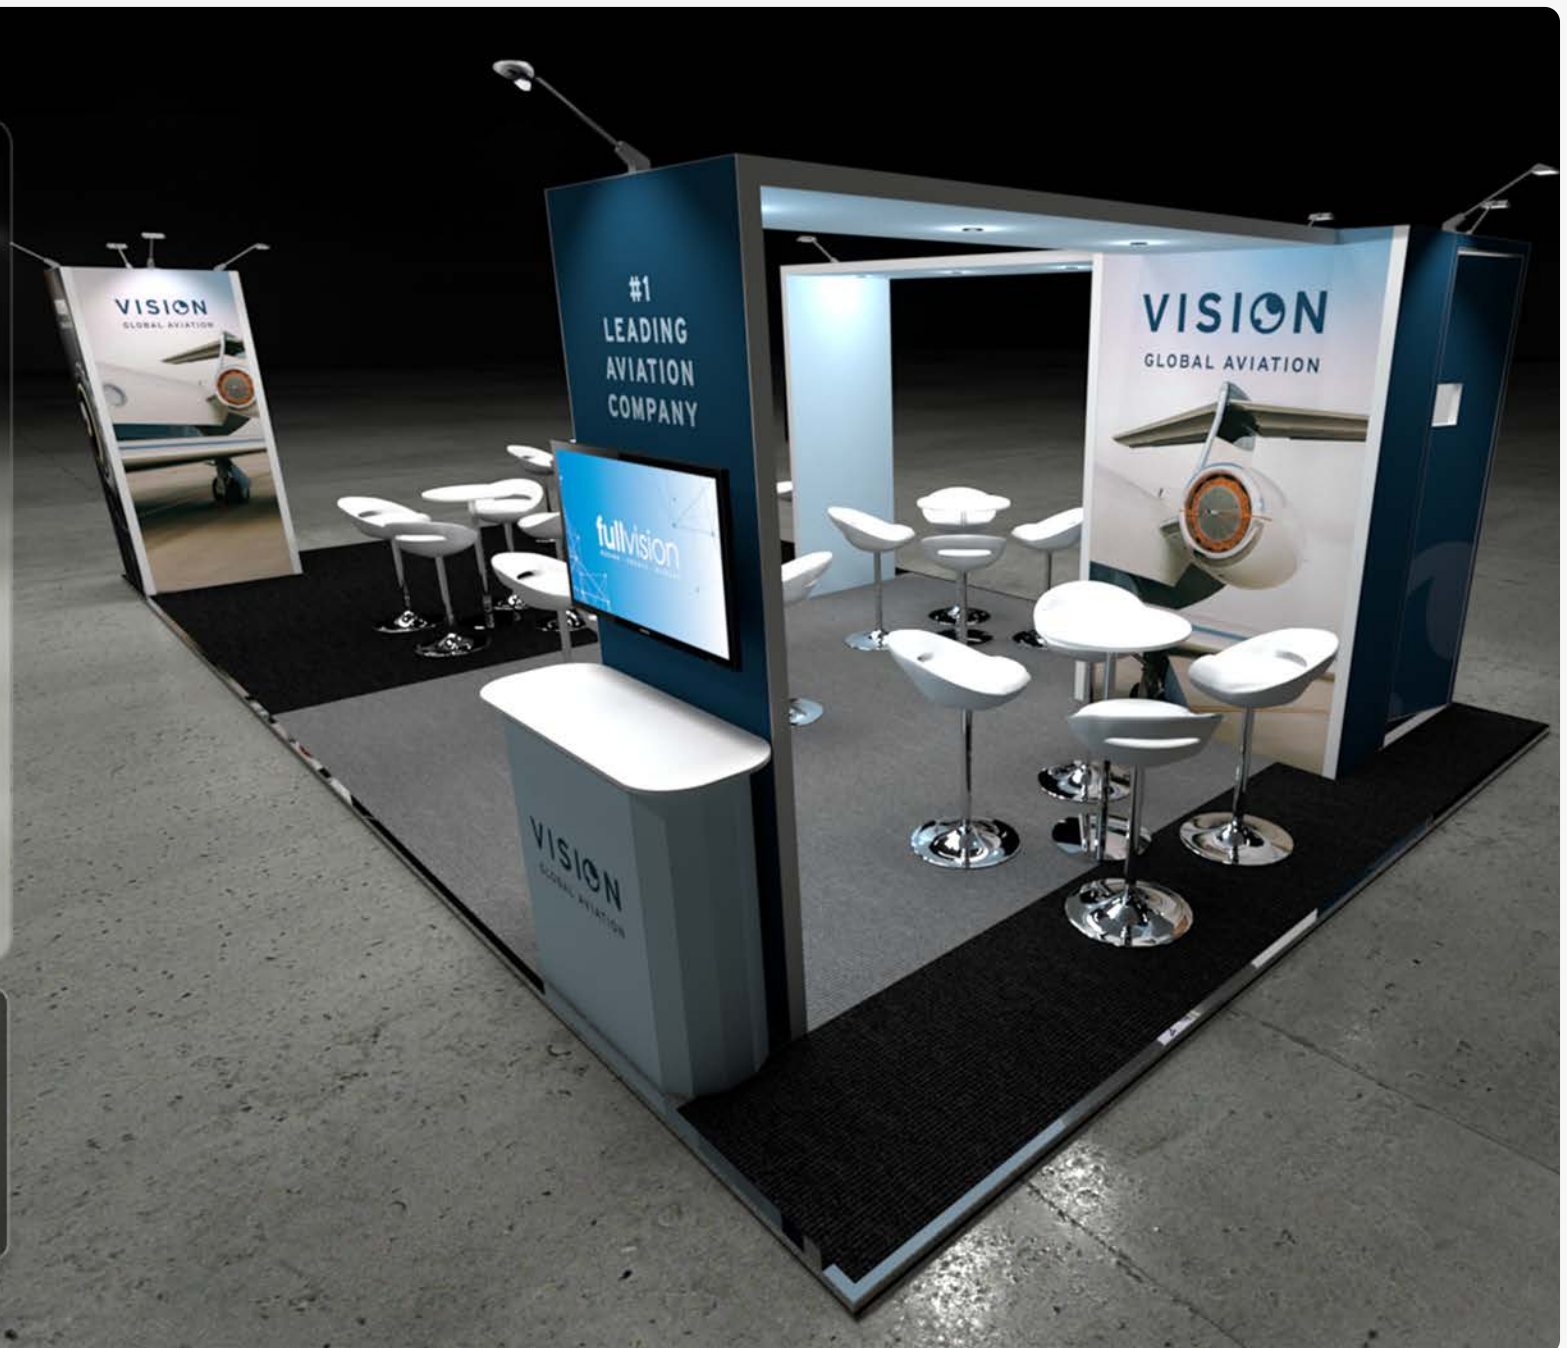

Cygnus

From € 540.00 per sq.m.

- Stand structure and graphics
- Power sockets & electricity
  3KW mains power supply
- 4cm platform with rewind
  carpet floorcovering
- Design consultation
- Full colour graphics
- Project Management
- Lighting
- Furniture as shown
- Health & Safety
  documentation

Stand construction comprises 2.5m high aluminium frame structure
All stand materials are sustainable and meet the Better Stand Gold Standard

Additional items are available to enhance the above design ranging from: Additional furniture, raised platform, Storage area, floor graphics etc.

Please contact our Exhibitor Services team for further information:
+44 (0) 20 3866 4444
prspaces@fullvision.co.uk